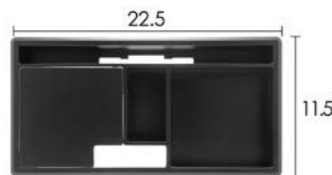

* The frame of the desktop electrical duct does not have any interface port and is only a cover for transferring wires.

Size Cut:28.3*13.4*3.7

Made of aluminum alloy Opening and folding manually

3.162.000 R

قاب داکت برق رومیزی پلاستیکی با جای قلم و خودکار بدون سوکت مشکی ۲۲۵*۱۱۵ میلی متر **T348**