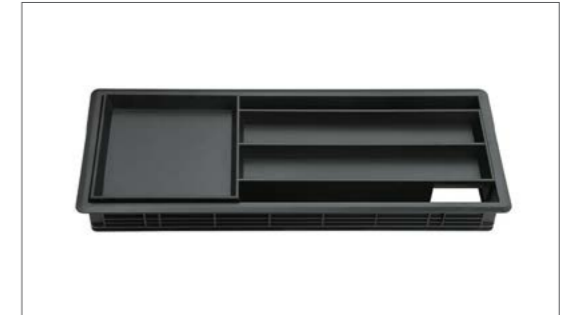

* The frame of the desktop electrical duct does not have any interface port and is only a cover for transferring wires.

Size Cut :28.5*10.6*2.7

Made of Plastic

1.518.000 R

1.518.000 R

قاب داکت برق رومیزی پلاستیکی کوچک مدل اکو ۸۰*۱۶۰ میلیمتر بدون سوکت سیلور | **T370**

قاب داکت برق رومیزی پلاستیکی کوچک مدل اکو ۸۰*۱۶۰ میلیمتر بدون سوکت مشکی | **T371**