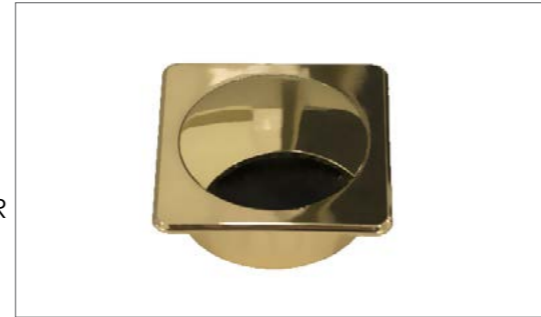

2.530.000 R

داکت کابل سری F1 گلد آنودایز مدل مربع | **T380**