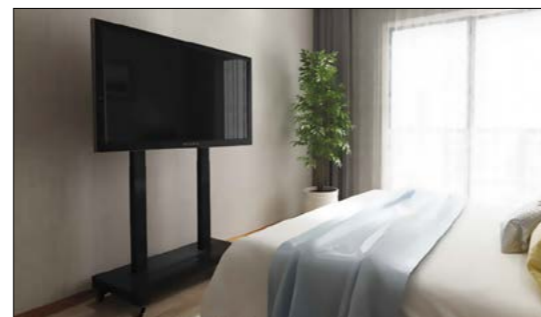

569.250.000 R

استند TV پرتابل دو پایه | **T504**

۱. مطابق تصاویر زیر قطعات را به هم متصل کنید و سپس به برق وصل نمایید.